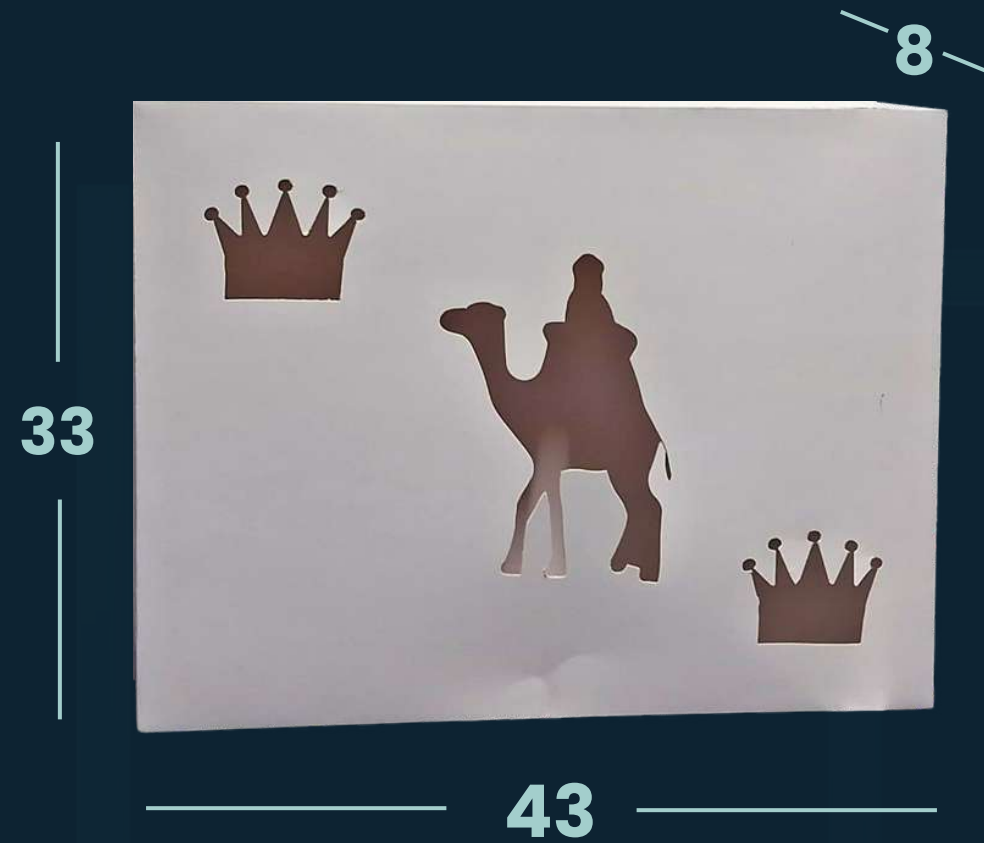

caja Reyes magos

para rosca chica, mediana y grande

MODELO	25 pzs.	50pzs.	100pzs.
Chica 33x43x8cm	$17	$16	$15
Mediana 38x55x8cm	$20	$19	$18
Grande 48x68x8cm	$27	$26	$25