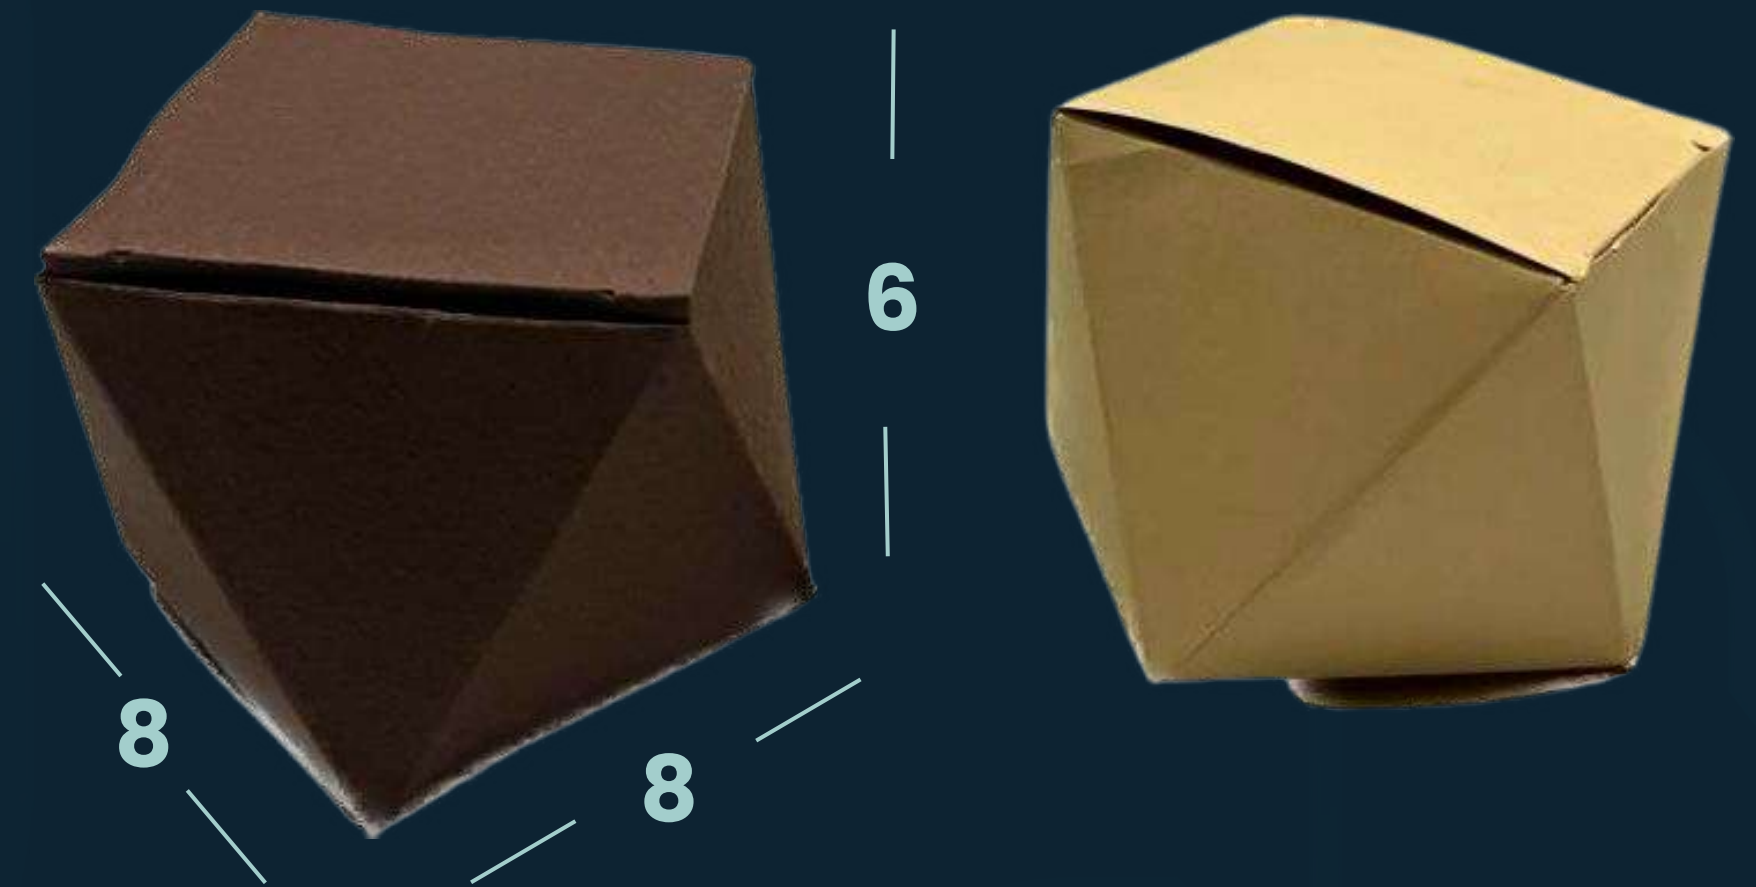

caja Prisma

8x8x6cm

PIRÁMIDE 8.5x8x8cm	1 paquete	2 - 19 paquetes	20 - 39 paquetes	+40 paquetes
Oro - plata 24pzs. x pte.	$235	$200	$185	$175
Transparente 24pzs. x pte.	$160	$135	$105	$95
Colores satinado 24pzs. x pte.	$190	$165	$150	$145
Colores mate 24pzs. x pte.	$175	$145	$120	$105
Blanco 24pzs. x pte.	$95	$85	$75	$65
Kraft 30pzs. x pte.	$115	$100	$90	$80

PRISMA 8x8x6cm	1 paquete	2 - 19 paquetes	20 - 39 paquetes	+40 paquetes
Oro - plata 32pzs. x pte.	$240	$210	$190	$180
Transparente 24pzs. x pte.	$160	$135	$115	$100
Colores satinado 32pzs. x pte.	$200	$170	$155	$145
Colores mate 32pzs. x pte.	$185	$155	$125	$110
Blanco 30pzs. x pte.	$115	$105	$90	$80
Kraft 32pzs. x pte.	$115	$105	$90	$80