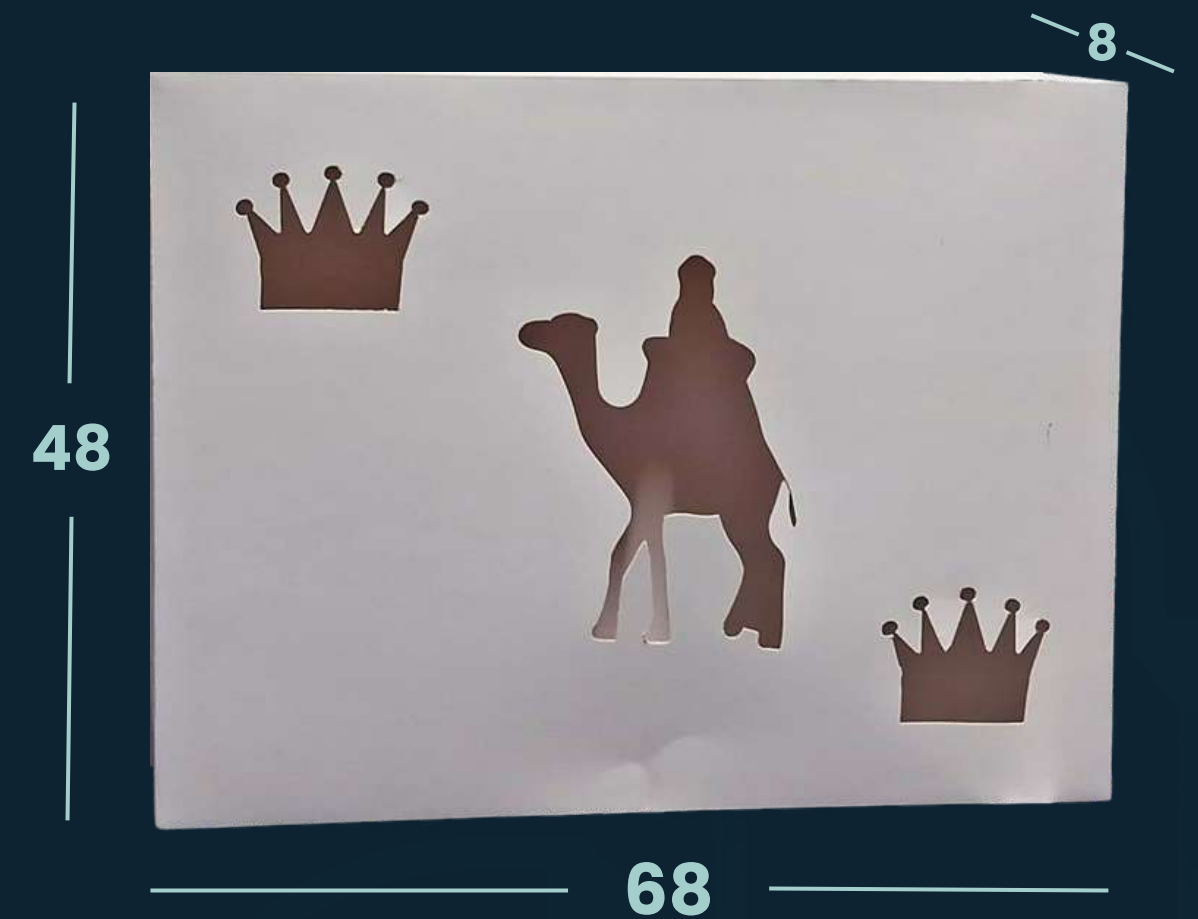

caja Reyes magos

para rosca chica, mediana y grande

MODELO	25 pzs.	50pzs.	100pzs.
Chica 33x43x8cm	$17	$16	$15
Mediana 38x55x8cm	$20	$19	$18
Grande 48x68x8cm	$27	$26	$25