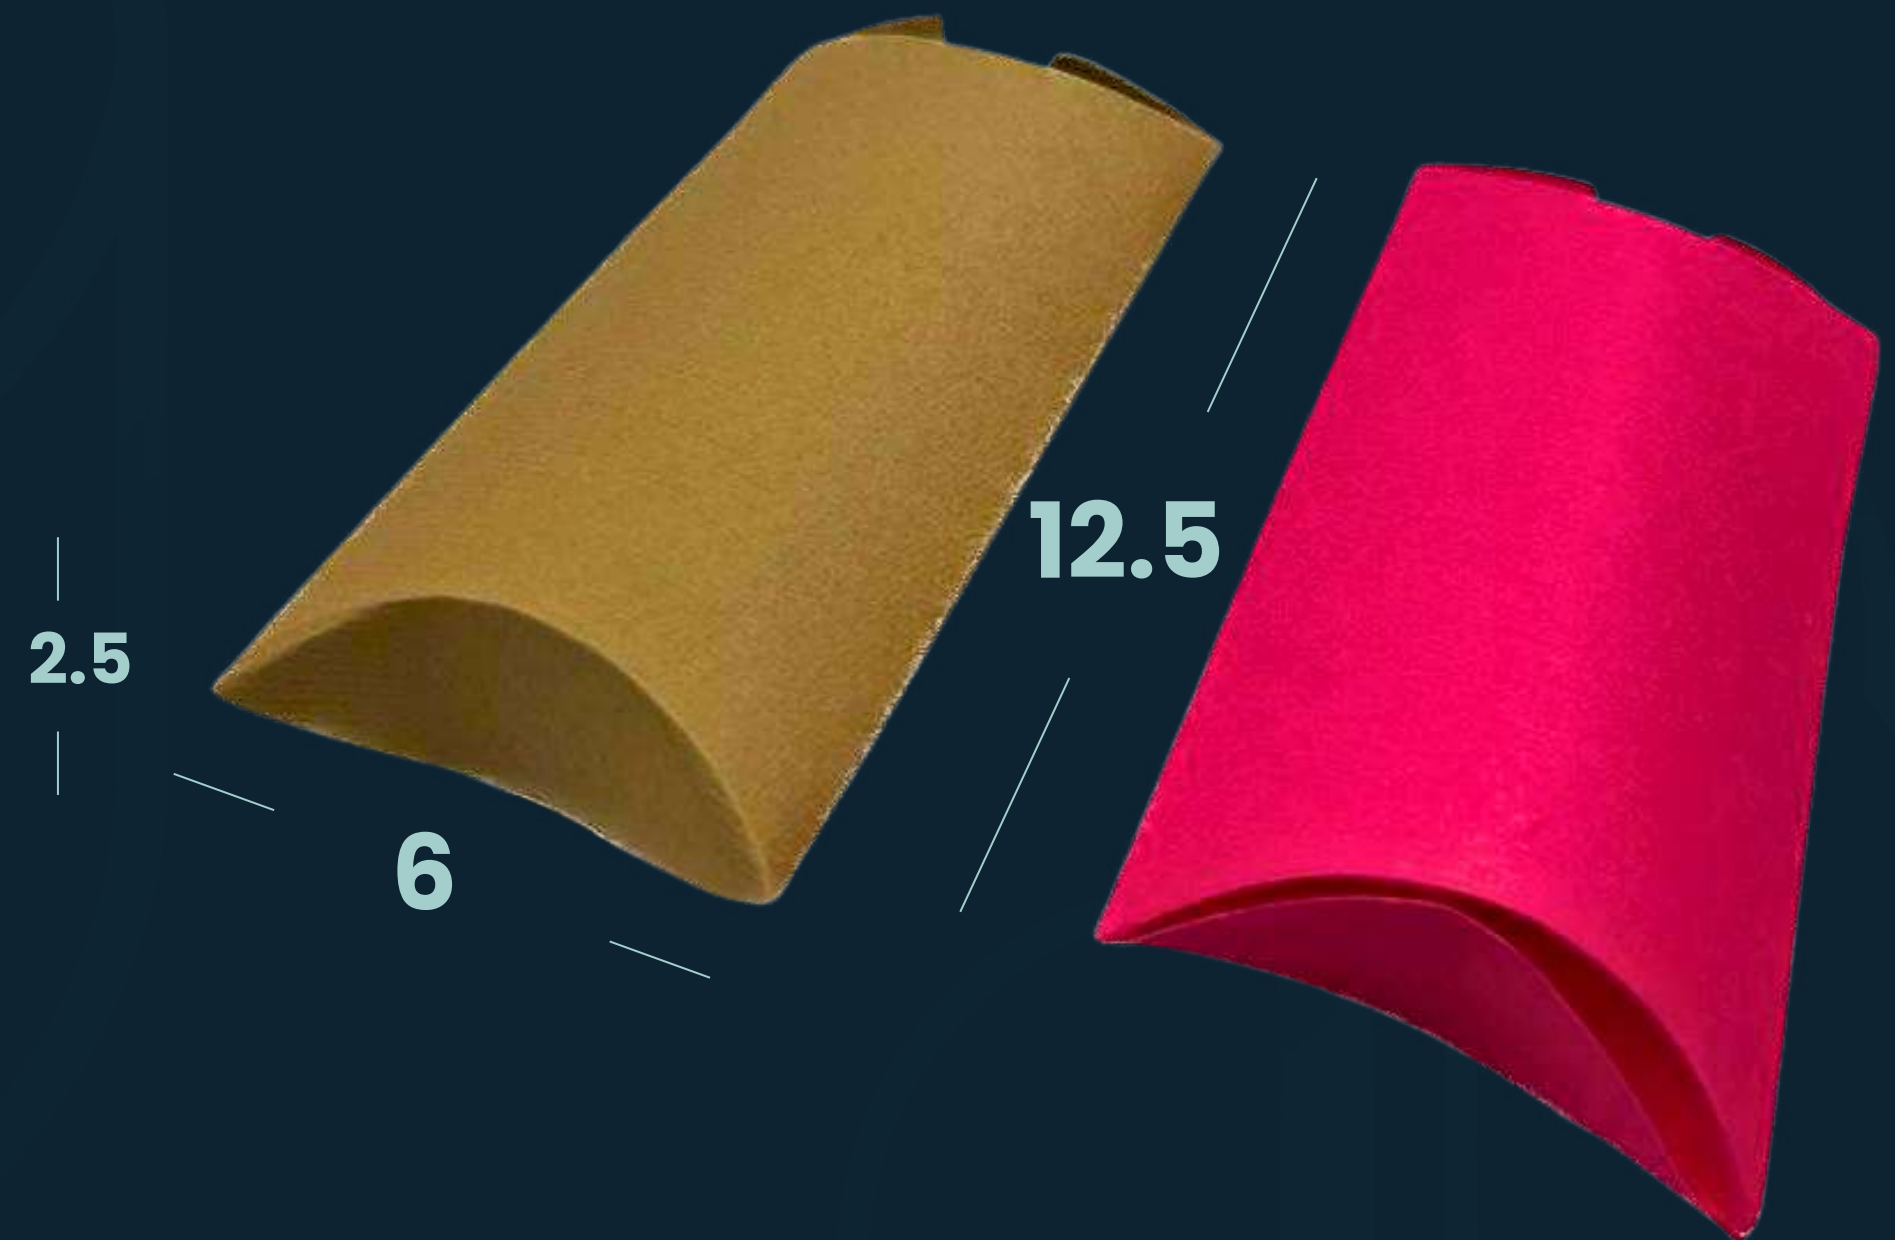

caja Almohada

6x12.5x2.5cm

CHOCOLATERA 4X4X10cm	1 paquete	2 - 19 paquetes	20 - 39 paquetes	+40 paquetes
Oro - plata 30pzs. x pte.	$240	$210	$195	$175
Transparente 25pzs. x pte.	$165	$145	$125	$105
Colores satinado 30pzs. x pte.	$195	$170	$155	$145
Colores mate 30pzs. x pte.	$185	$155	$125	$110
Blanco 24pzs. x pte.	$75	$65	$55	$50
Kraft 36pzs. x pte.	$120	$105	$95	$80

ALMOHADA 6X12.5X2.5cm	1 paquete	2 - 19 paquetes	20 - 39 paquetes	+40 paquetes
Oro - plata 24pzs. x pte.	$175	$146	$117	$105
Transparente 24pzs. x pte.	$155	$135	$115	$95
Colores satinado 24pzs. x pte.	$145	$121	$100	$85
Colores mate 24pzs. x pte.	$100	$85	$70	$60
Blanco 32pzs. x pte.	$85	$80	$70	$60
Kraft 32pzs. x pte.	$85	$75	$65	$55